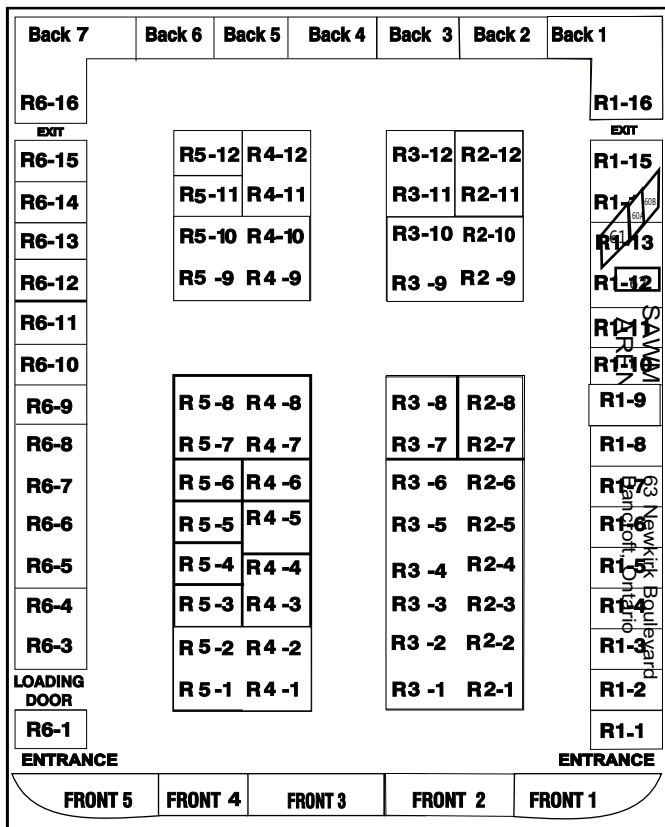

# EXHIBITOR MAPS and RATES

Logging Arena

Registration Area & Seminar Site

## Indoor Rates

8X10 - \$975.00

8X20 - \$1800.00

Indoor price includes one shared 115 amp plug in, curtains and 2 chairs

## Outdoor Rates

20X30 - \$1100.00

20X60 - \$1900.00

Call for tent rental rates, sizes and prices vary.