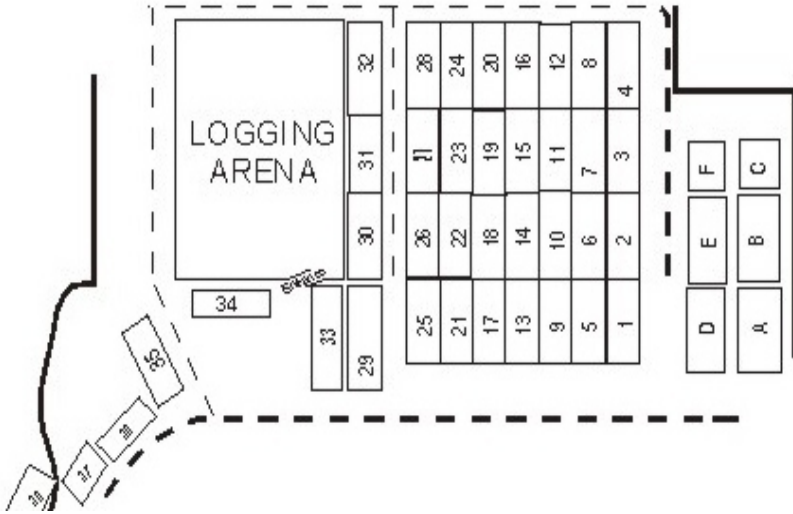

# EXHIBITOR MAPS and RATES

Logging Arena

Registration Area & Seminar Site

## Indoor Rates

8X10 - \$975.00

8X20 - \$1800.00

Indoor price includes one shared 115 amp plug in, curtains and 2 chairs